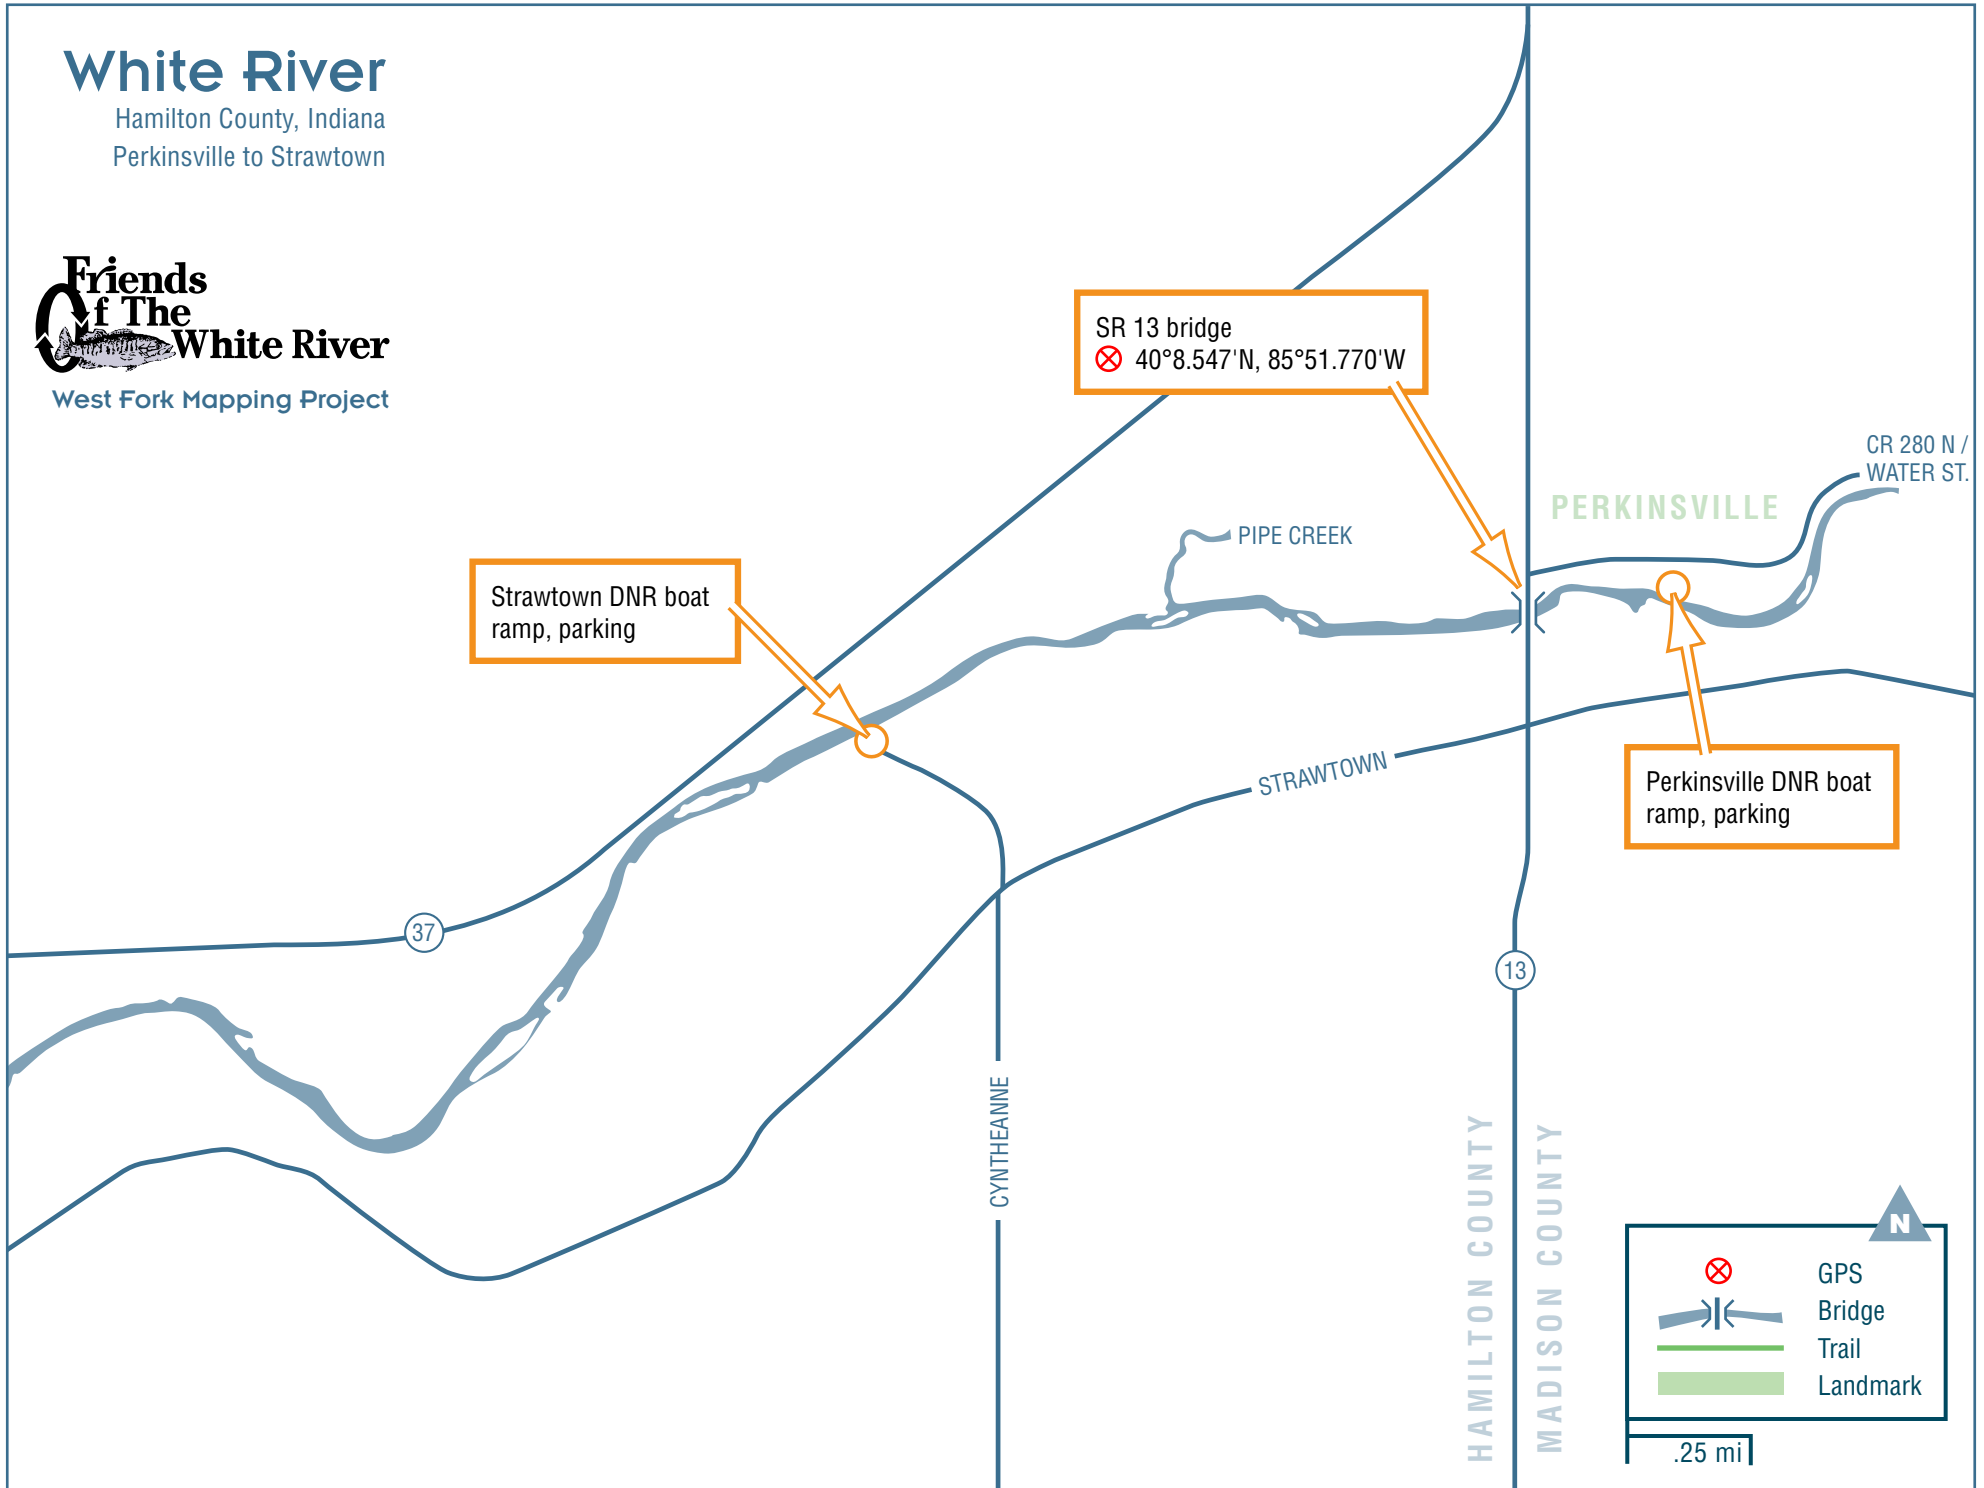

White River

Hamilton County, Indiana
Perkinsville to Strawtown

West Fork Mapping Project

White River

Hamilton County, Indiana
Strawtown Area

West Fork Mapping Project