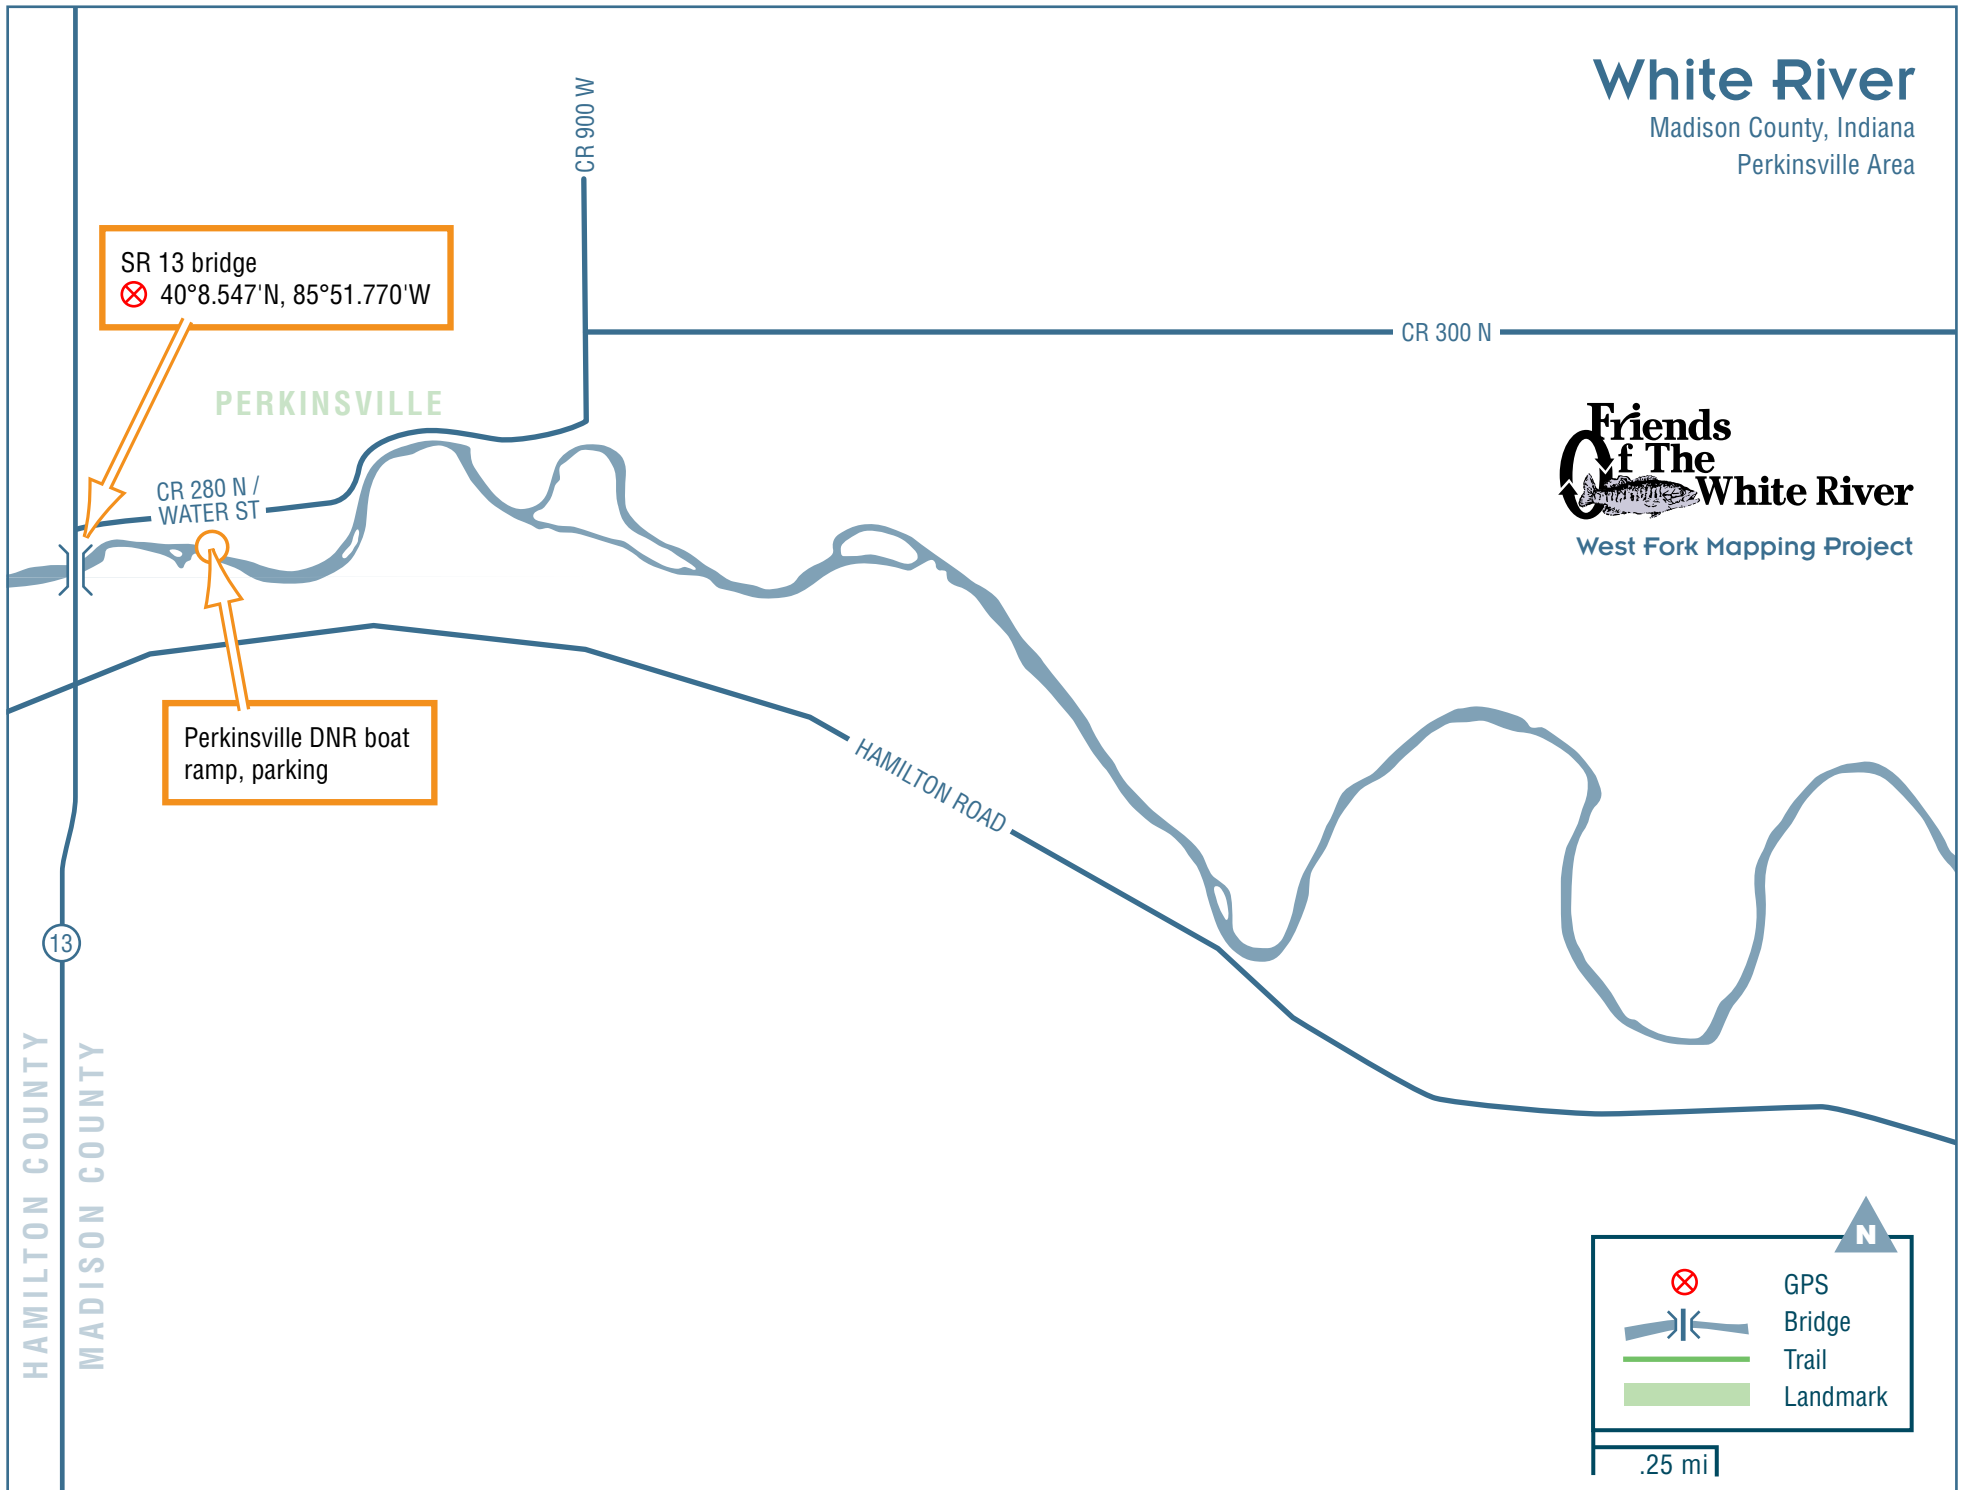

# White River

Madison County, Indiana  
Perkinsville Area

**N**

	GPS
	Bridge
	Trail
	Landmark

.25 mi